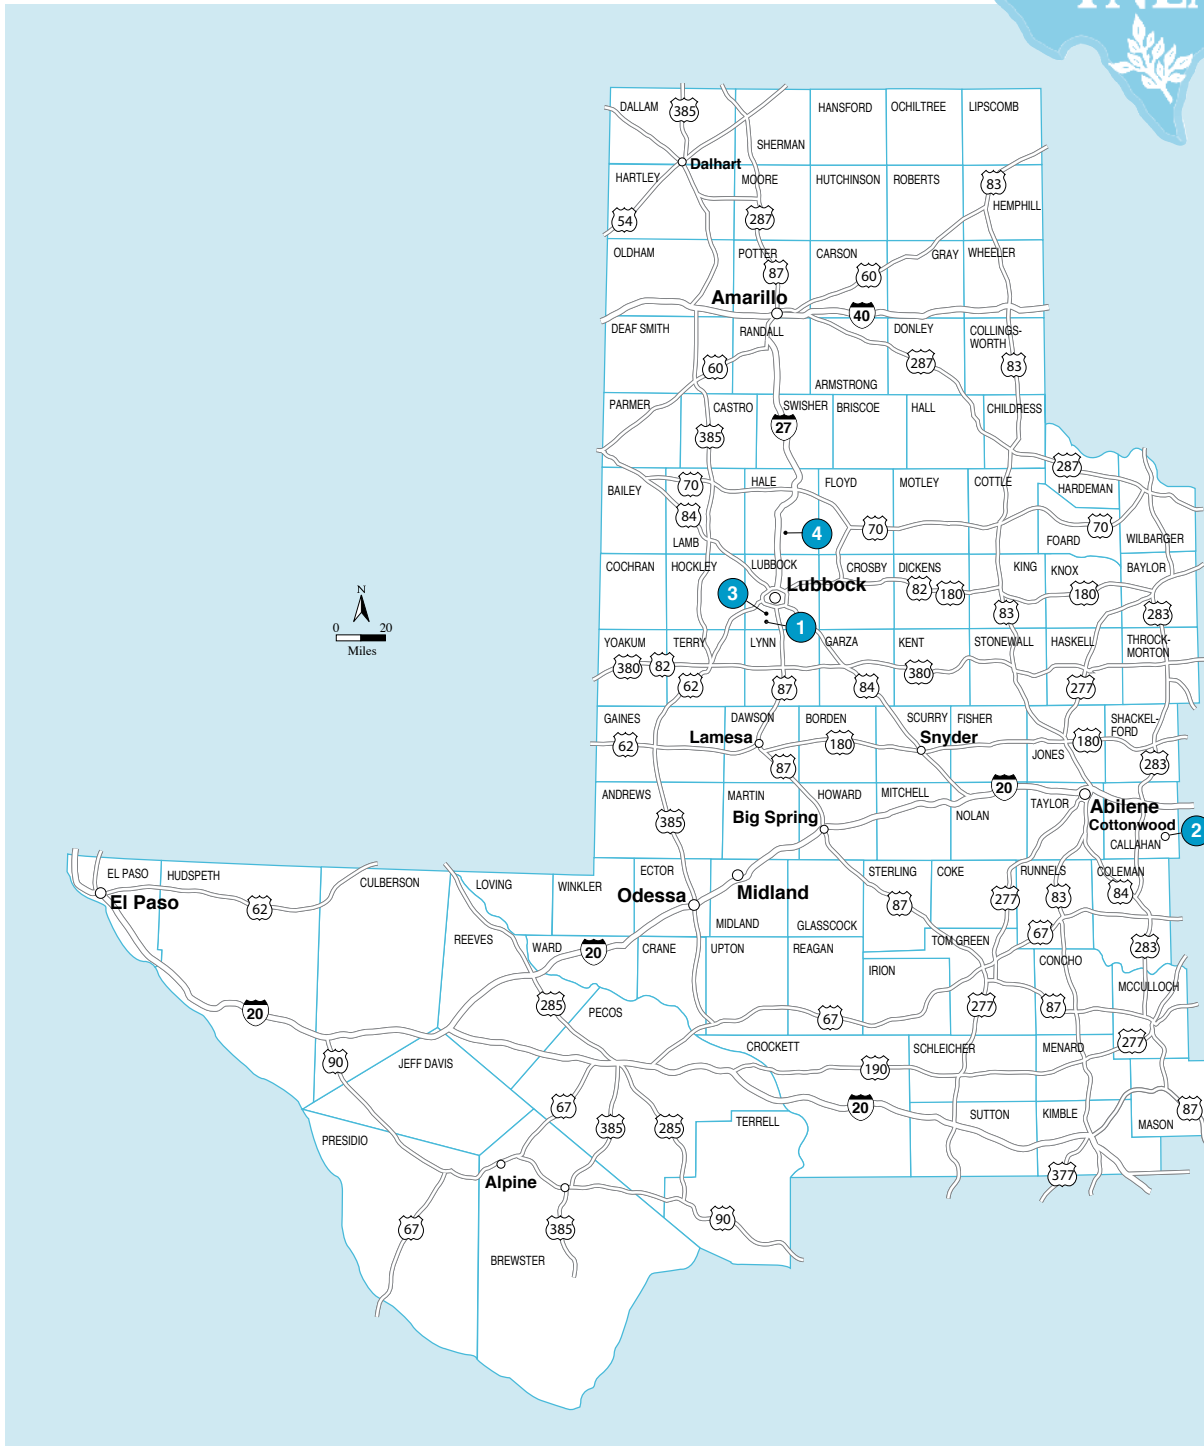

# Region VI Growers Map

## Directions to Growers

- 1 **Caprock Growers, Inc.** - Main facility 8.0 miles south of Lubbock on FM 1730.
- 2 **Childress Agricultural Enterprises, LLC** - In the community of Cottonwood, 40 miles Southeast of Abilene. From Cottonwood, go 1 mile West and then 1.25 miles South. Farm is on the left.
- 3 **Country Boy Growers** - From Lubbock, go South on University, pass 1585, pass Woodrow Rd., through the S' curve. We're the first paved road on right past "S" curve."
- 4 **Turfalo Ltd.** - 23 Miles north of Lubbock, TX. Exit 24 off I-27. NE Corner of I-27 and FM 54.