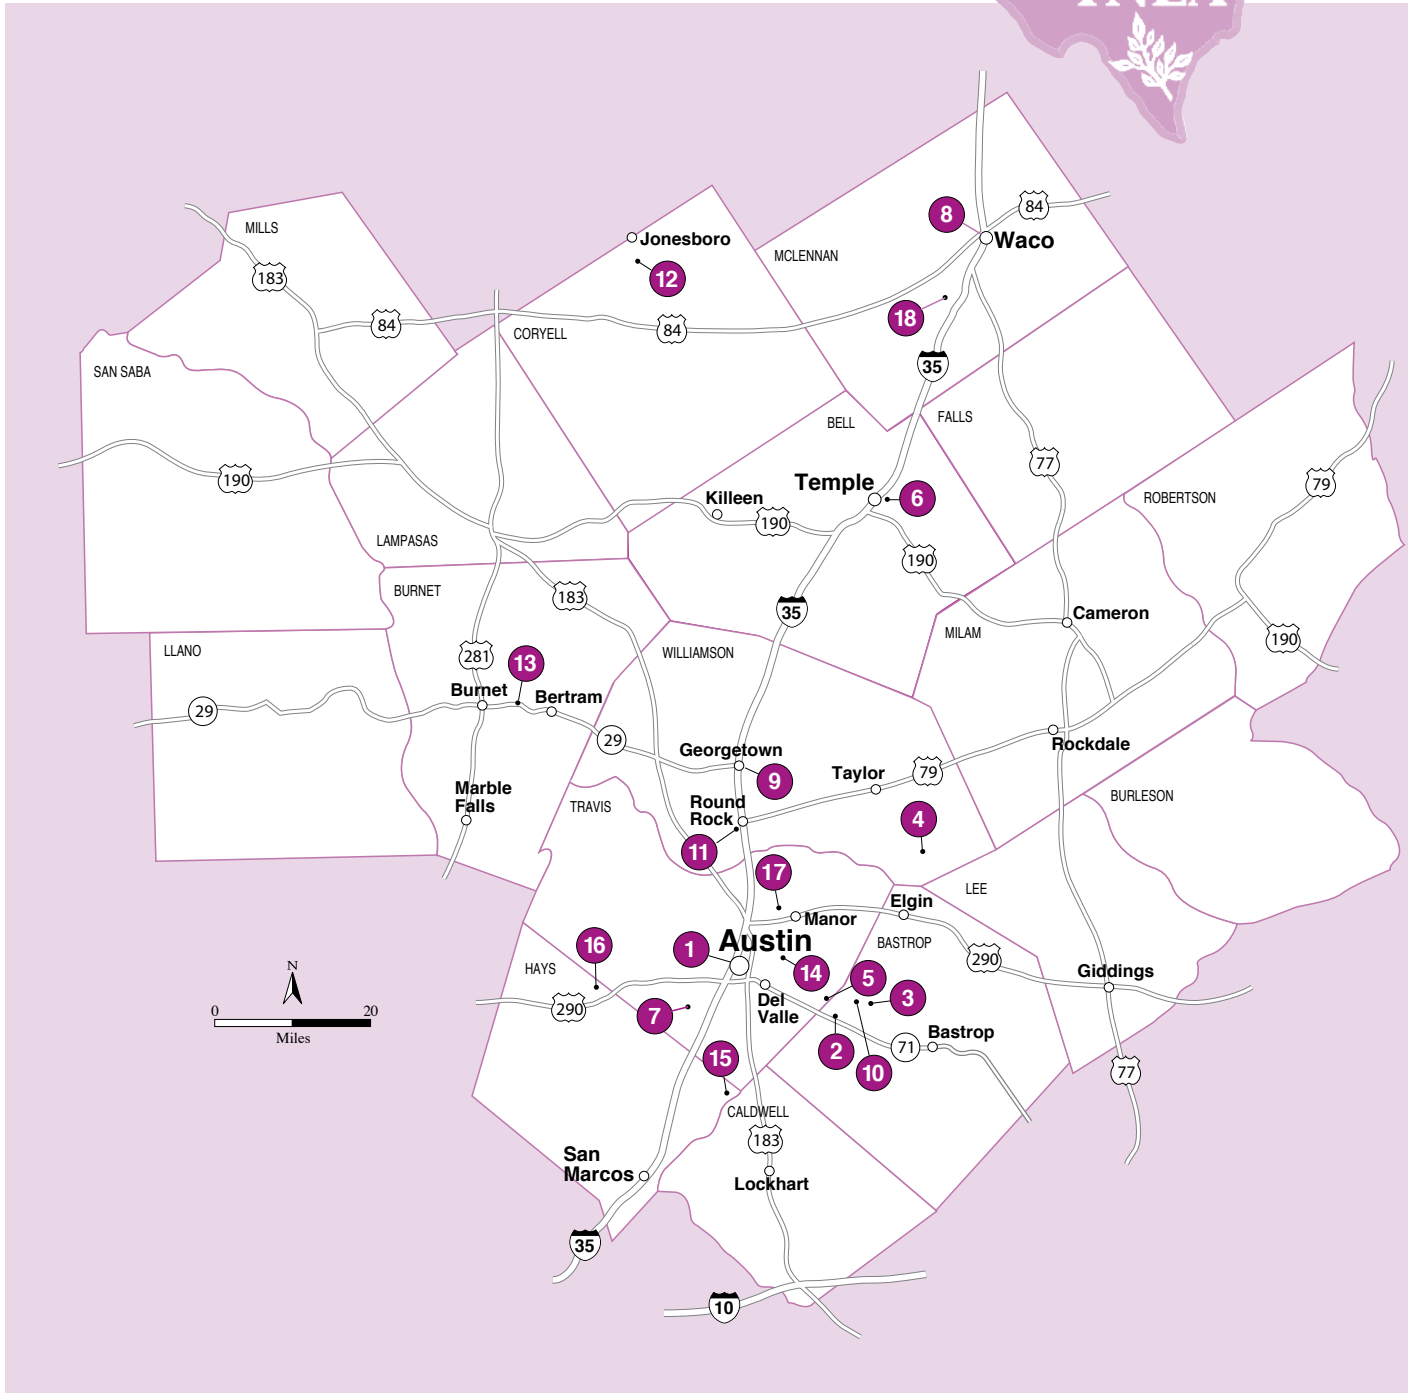

Region VIII Growers Map

Directions to Growers

- 1 Austin Tree Farm, Inc.** - Call for appointment 512.338.4050 or 1-800-856-5150
- 2 Berdoll Container Pecan Tree Nursery** - 10 miles east of Austin airport on Hwy 71, 800-518-3870
- 3 Cedar Creek Farms** - Hwy 71, 12 miles east of Austin Bergstrom Airport, then 3 miles north on Pope Bend Rd.
- 4 Down Home Ranch** - 20250 FM 619. From Elgin take CR 3000 to CR 696 to CR 619 (North East of Elgin)
- 5 Dry Creek Tree Farm** - 8 miles past Austin Bergstrom International Airport on Highway 71 East. Go 2 miles north on Orchard Rd. Go right just past low water crossing. Farm located 1/2 mile on left.
- 6 Esherwood Tree Farm** - L Made Enterprise - 3521 438 Loop Temple, TX 76501
- 7 Far South Wholesale Nursery** - I35 to South Austin, Exit Slaughter Lane (head west). Go left on Bilbrook Drive, right on Genda Drive and right on Penion Drive (Penion dead-ends in about 1/2 mile). Cross cattle guard and drive up blacktop driveway until it turns to gravel. Go Straight into the greenhouses.
- 8 Four Seasons Nursery, Inc.** - 408 S. 9th Street, Waco
- 9 Joss Growers, Inc.** - 900 Country Road 130, Georgetown
- 10 King Ranch Turfgrass** - Bastrop Farm - 1.4 miles east of Del Valle on U.S. Highway 71E. North on FM 1209. Go west of FM 969. Farm is 1,0 miles north of Colorado River on FM 969. Look for sign.
- 11 Landmark Nurseries, Inc.** - Round Rock - I-35 to Grand Avenue Parkway east, left on Central Commerce Dr. Right on Royston Ln., nursery is on the left.
- 12 Lone Star Trees** - Jonesboro is 52.2 miles Southwest of Waco. From US-84W merge onto TX 36. Take CR194 to the South off TX 36. CR 194 is 2.63 miles southeast of Jonesboro.
- 13 N & S Growers** - Hwy 29 at CR 304 midway between Burnet & Bertram. Hwy 29 is between Hwy 183 & 281. North of Austin.
- 14 Native Texas Nursery** - 16019 Milo Rd. in Austin, 78725. From I-35 and MLK go 12.5 miles East on MLK towards Weberville. Continue 3.5 miles past 973 on MLK and take a right on Dunlap, then a left on Milo. We're at the very end of Milo.
- 15 Plant Odyssey, Inc.** - 7 mi. east of IH 35 on FM 2001 in Neiderwald
- 16 San Marcos River Farm** - 206 Barton Ranch Road, Dripping Springs
- 17 Skinner Nurseries** - Austin - From I-35 take Parmer Lane east 5 miles. Left on Harris Branch Parkway 1/4 mile.
- 18 Treesanywhere** - From Hewitt take S. Hewitt Drive to the intersection of Ridge Road, turn left (north) to 905.