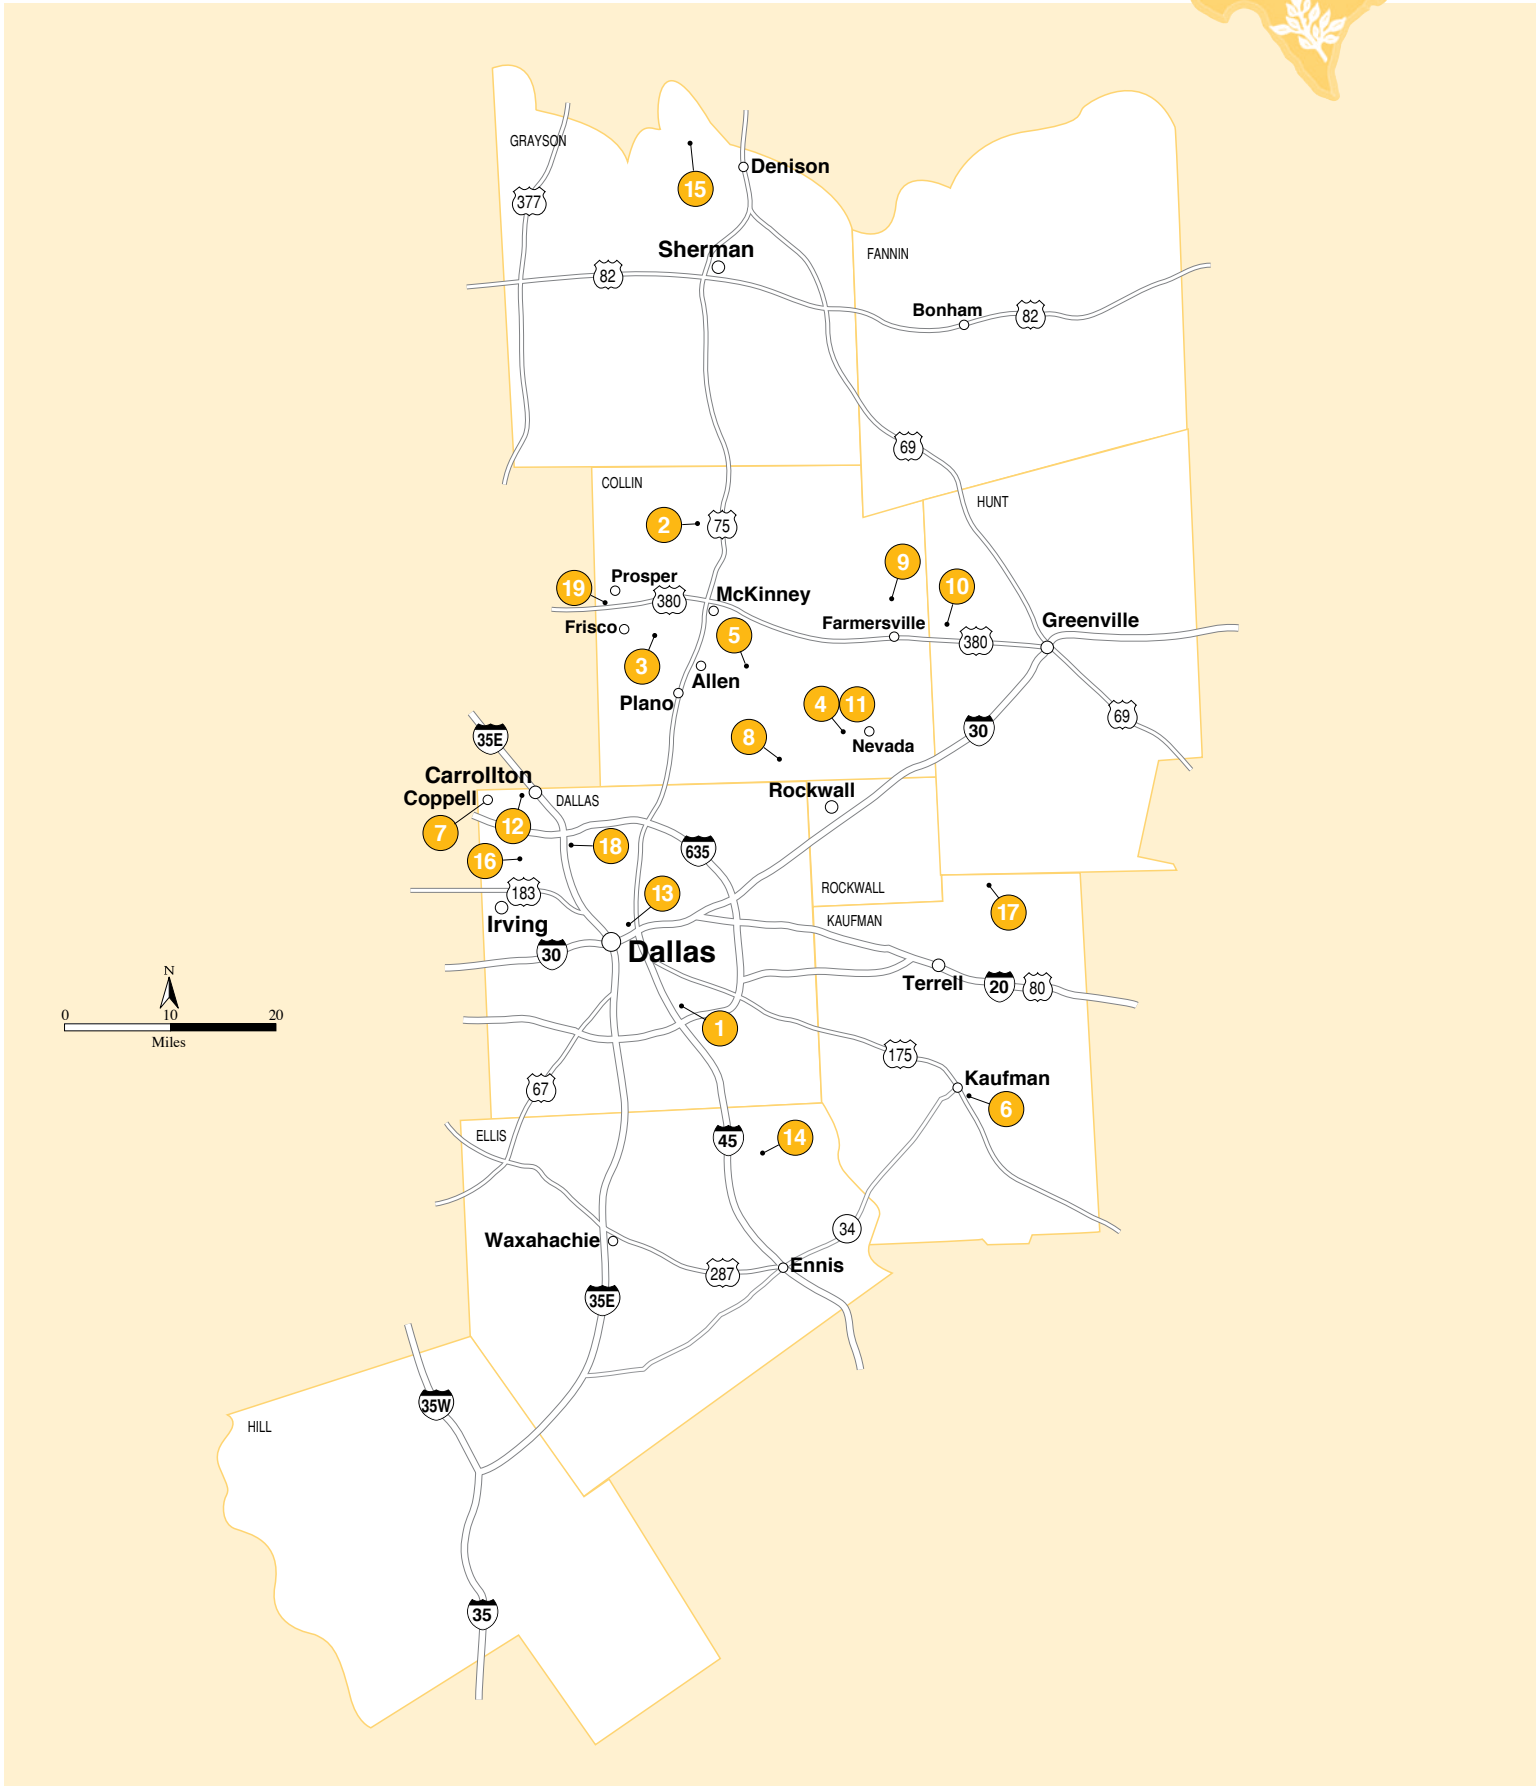

Region IV Growers Map

Directions to Growers

- 1 Casa Flora, Inc.**
From Dallas take US 45 south to Simpson-Stuart Exit. Go east to 310 (old S. Central Express). Turn south (Rt) on 310 about a 1/4 mile then go east (Lt) on McCommas Bluff. Go past Central Steel and across the RR tracks to Casa Flora.
- 2 Chambersville Tree Farms, Inc.**
From Dallas take US 75 (North Central Expressway). Take Exit 43 Weston Road (aka 543 North) to CR 206 (several curves and other CRs) past Chambersville to CR 971 Eastward turn only. 7032 CR 971.
- 3 Fannin Tree Farm**
North on State Hwy 121. Located on the NW corner of Custer Road and State - Frisco, TX.
- 4 Floratech, Inc.**
At the intersection of Highway 6 and 78 near Nevada.
- 5 Forest Grove Nursery**
1100 W. Forest Grove Road, Allen. 0.7 miles east of FM 1378 on Forest Grove Rd.
- 6 House Nursery, Ltd.**
Call for appointment (972) 932-9020
- 7 Landmark Nurseries, Inc.**
IH 35 North from Dallas to Sandy Lake Rd; follow Sandy Lake west for 2.5 mi. Nursery on right near MacArthur intersection.
- 8 Nortex Wholesale Nursery, Inc.**
From Hwy 75 take Plano Parkway East. It becomes FM 544. Then turn left on 1378 (Country Club Road) heading North. Take first right on FM3412 and Nortex is about 1/4 mile on the right. Office 7700 Northaven Rd, Dallas.
- 9 Nursery Trail Tree Farm**
4199 Nursery Trail Ln., Farmersville, TX 75442
- 10 Phoenix Biosystems, Inc.**
849 FM 36 North, Greenville, TX 75401. 1 Mile North of Hwy 380 on FM 36.
- 11 The Plant Factory**
At the intersection of Hwy 6 & 78 near Nevada
- 12 Southwest Wholesale Nursery**
Located at Sandy Lake Rd. & 190 George Bush Tollway, in Carrollton.
- 13 Suburban Plants & Landscape**
1204 South Central Express, just north of IH 30 and E R.L. Thornton Fwy. Dallas
- 14 Sugar Ridge Tree Farm**
966 Sugar Ridge Rd. Ennis, TX 75119. From Dallas, TX go approx. 18 miles south on I-45 S. Take FM 660 exit at Ferris; traveling east on FM 660 6.7 miles turning right onto Sugar Ridge Rd. for 1.9 miles; right turn into driveway for 1/4 mile.
- 15 Texoma Trees**
681 Kelsoe Rd., Denison, TX 75020. From Hwy 75 N, exit #70 (FM 84). Continue NW approx. 3 miles, turn left on Kelsoe Rd and continue due west onto tree farm.
- 16 Tobin Nursery**
We're 1 block off Northwest Hwy, West of Loop 12, in Dallas.
- 17 Walls Family Farm**
CALL FIRST! - 972-524-9000 or Metro 972-235-3991. Located 9.0 mi. north of Terrell on Hwy. 34; 1.0 mi. west on CR 2312. Operation in Terrell (214) 524-9000.
- 18 YC Nursery**
11524 Reeder Rd. Just East of I-35E and south of LBJ Fwy. between Royal Lane and Forest Lane in Dallas.
- 19 YC Nursery, Inc.**
Go North on Dallas Parkway (a.k.a. North Dallas Tollway) to Hwy 380, turn left and proceed west on Hwy 380 go 1/4 mile and turn right into YC Nursery Entrance.