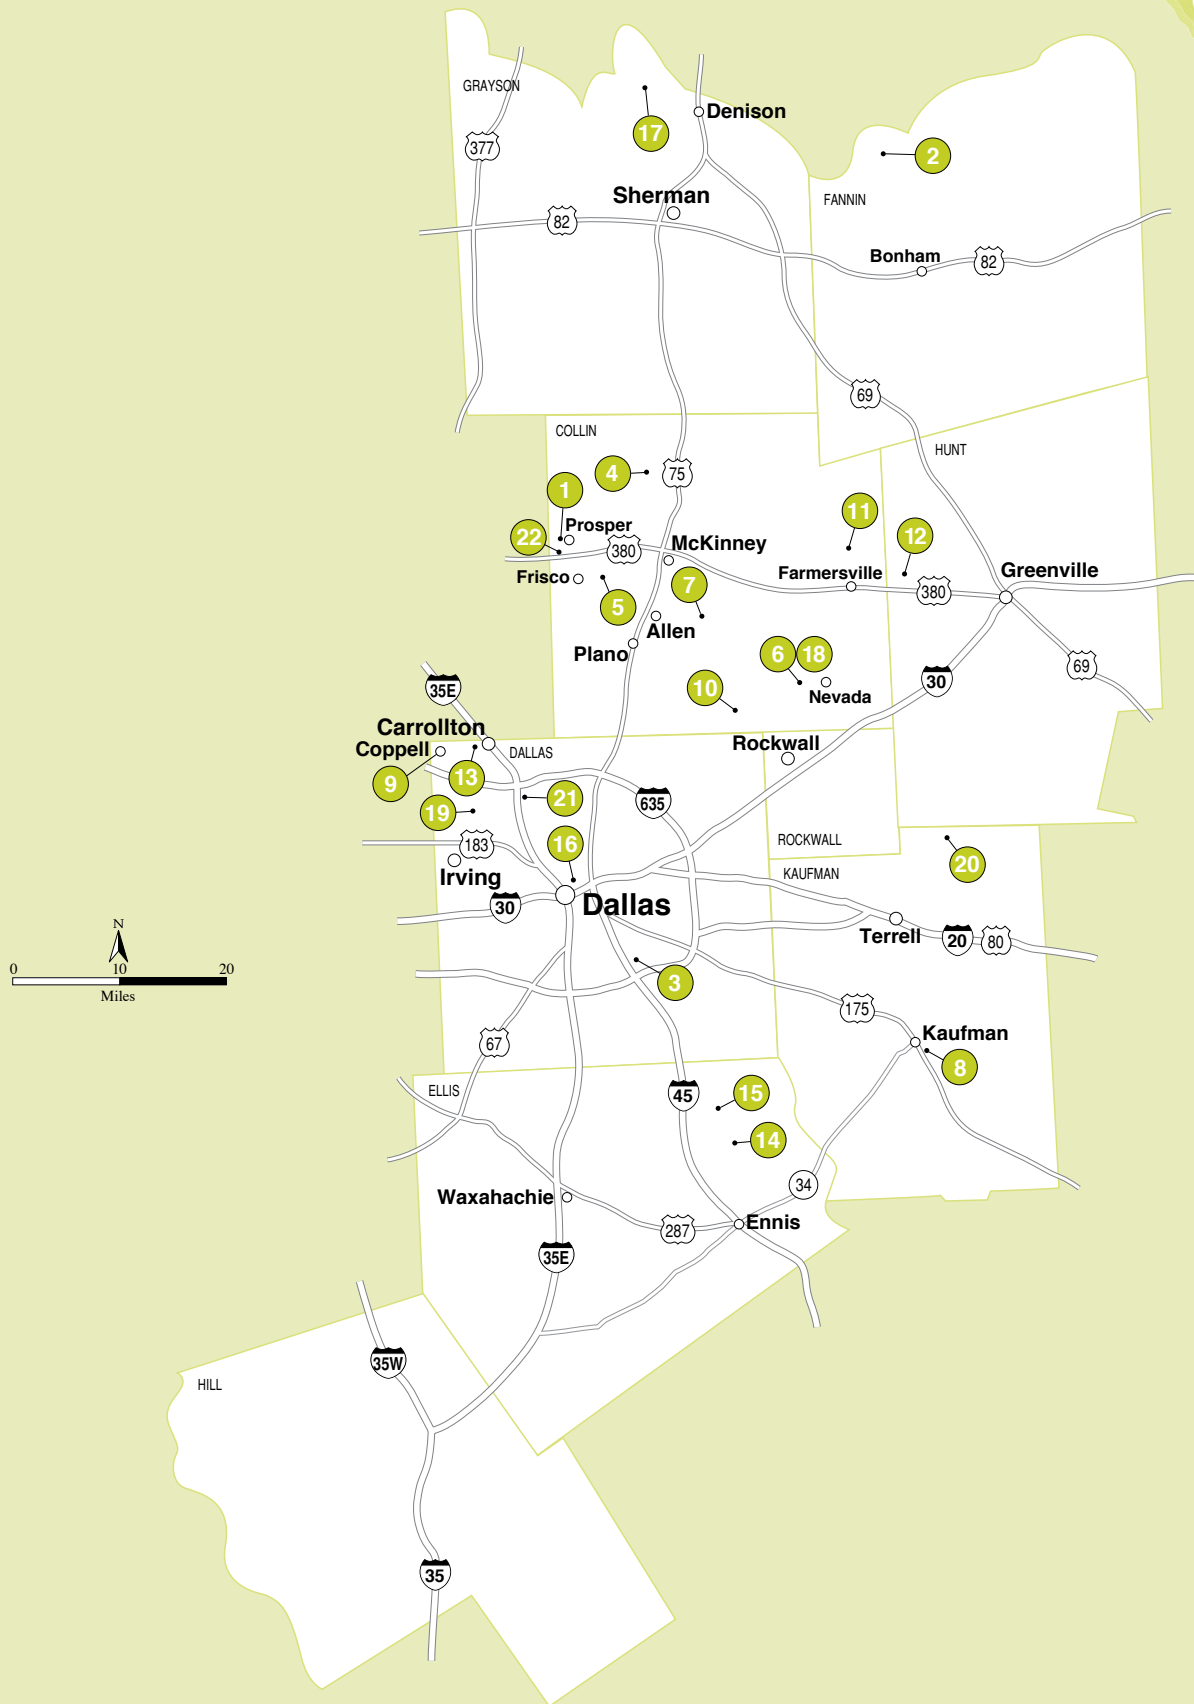

Region IV Growers Map

Directions to Growers

- 1 Bruce Miller Nursery Farm**
IH 20 East to Hwy. 19, turn north; go 14.0 mi. cross Hwy. 80 (then 5.0 mi. from this point).
- 2 Buena Vista Turf Farm**
Main Office: From 635 go East on I-30, exit Bobtown turning left, 1st road on your right will be Oaks Trail. Texas Farm: From Dallas go N on 75 to Sherman, exit 82 and go E, take 78 N to FM 274. Farm is approx 4.5 miles on right hand side. Oklahoma Farm: Call for directions!
- 3 Casa Flora, Inc.**
From Dallas take US 45 south to Simpson-Stuart Exit. Go east to 310 (old S. Central Express). Turn south (Rt) on 310 about a 1/4 mile then go east (Lt) on McCommas Bluff. Go past Central Steel and across the RR tracks to Casa Flora.
- 4 Chambersville Tree Farms, Inc.**
From Dallas take US 75 (North Central Expressway). Take Exit 43 Weston Road (aka 543 North) to CR 206 (several curves and other CRs) past Chambersville to CR 971 Eastward turn only. 7032 CR 971.
- 5 Fannin Tree Farm**
North on State Hwy 121. Located on the NW corner of Custer Road and State - Frisco, TX.
- 6 Floratech, Inc.**
At the intersection of Highway 6 and 78 near Nevada.
- 7 Forest Grove Nursery**
1100 W. Forest Grove Road, Allen. 0.7 miles east of FM 1378 on Forest Grove Rd.
- 8 House Nursery, Ltd.**
Call for appointment (972) 932-9020
- 9 Landmark Nurseries, Inc.**
IH 35 North from Dallas to Sandy Lake Rd; follow Sandy Lake west for 2.5 mi. Nursery on right near MacArthur intersection.
- 10 Nortex Wholesale Nursery, Inc.**
From Hwy 75 take Plano Parkway East. Turn right on 544 East. Then turn left on 1378 (Country Club Road) heading North. Take first right on FM3412 and Nortex is about 1/4 mile on the right. Office 7700 Northaven Rd, Dallas.
- 11 Nursery Trail Tree Farm**
4199 Nursery Trail Ln., Farmersville, TX 75442
- 12 Phoenix Biosystems, Inc.**
849 FM 36 North, Greenville, TX 75401. 1 Mile North of Hwy 380 on FM 36.
- 13 Southwest Wholesale Nursery**
Located at Sandy Lake Rd. & 190 George Bush Tollway, in Carrollton.
- 14 Suburban Plants & Landscape**
1204 South Central Express, just north of IH 30 and E.R.L. Thornton Fwy. Dallas
- 15 Sugar Ridge Tree Farm**
966 Sugar Ridge Rd. Ennis, TX 75119. From Dallas, TX go approx. 18 miles south on I-45 S. Take FM 660 exit at Ferris; traveling east on FM 660 6.7 miles turning right onto Sugar Ridge Rd. for 1.9 miles; right turn into driveway for 1/4 mile.
- 16 Texas Trees Foundation**
2100 Ross Ave, Ste. 975, Dallas, TX 75201
- 17 Texoma Trees**
681 Kelsoe Rd., Denison, TX 75020. From Hwy 75 N, exit #70 (FM 84). Continue NW approx. 3 miles, turn left on Kelsoe Rd and continue due west onto tree farm.
- 18 The Plant Factory**
At the intersection of Hwy 6 & 78 near Nevada
- 19 Tobin Nursery**
We're 1 block off Northwest Hwy, West of Loop 12, in Dallas.
- 20 Walls Family Farm**
CALL FIRST! - 972-524-9000 or Metro 972-235-3991. Located 9.0 mi. north of Terrell on Hwy. 34; 1.0 mi. west on CR 2312. Operation in Terrell(214) 524-9000.
- 21 Y-C Nurseries, Inc.**
11524 Reeder Rd, just East of I-35E and south of LBJ Fwy between Royal Lane and Forest Lane in Dallas.
- 22 Y-C Nurseries, Inc.**
Go North on Dallas Parkway (a.k.a. North Dallas Tollway) to Hwy 380, turn left and proceed west on Hwy 380 go 1/4 mile and turn right into YC Nursery Entrance.